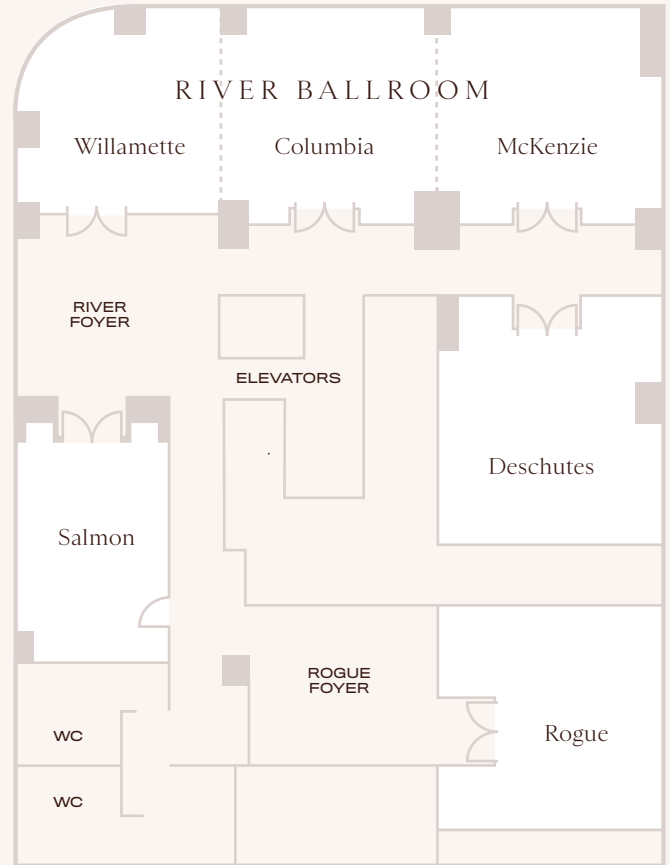

AT PORTLAND'S DOORSTEP

Situated on Broadway just north of Pioneer Courthouse Square, The Bidwell is in the center of the city while at the edge of the forest. An urban soul with a refined demeanor, we create a place that's equal parts nature and nurture with one foot in the city and one foot in the wild at all times.

HIGH HORSE RESTAURANT AND BAR • PART + PARCEL GIFT SHOP

FITNESS CENTER WITH PELOTON BIKES • M CLUB LOUNGE

VIEWS OF DOWNTOWN PORTLAND, THE MOUNTAINS, AND WEST HILLS

Beyond Ideal

ROOMS & SUITES

- 258 newly renovated rooms and suites with either a walk-in shower or tub
- Each room features a view of the city, the mountains, or West Hills
- Mini refrigerator, coffeemaker, safe
- Refillable water stations on each floor

Where Portland Gets Together

MEETINGS & EVENTS

- 3,700 square feet of space across six upgraded meeting rooms all on one floor
- 1,776-square-foot River Ballroom with large windows can seat up to 150 guests
- State-of-the-art Audio Visual equipment
- Professional meeting planners and award-winning catering

MEETING ROOM	DIMENSIONS	SQUARE FEET	THEATER	SCHOOL ROOM	CONFERENCE	USHAPE	RECEPTION	BANQUET
River Ballroom	74X24	1776	145	80	46	50	150	150
Willamette	24X24	576	48	20	20	15	50	30
Columbia	24X24	576	56	25	22	18	50	40
McKenzie	25X25	625	56	30	22	18	50	40
Deschutes	25X25	575	60	22	16	18	50	40
Rogue	25X25	575	60	22	16	18	50	40
Salmon	17X25	425	42	15	14	16	25	14
Private Dining	22X19	418	—	—	14	16	50	32