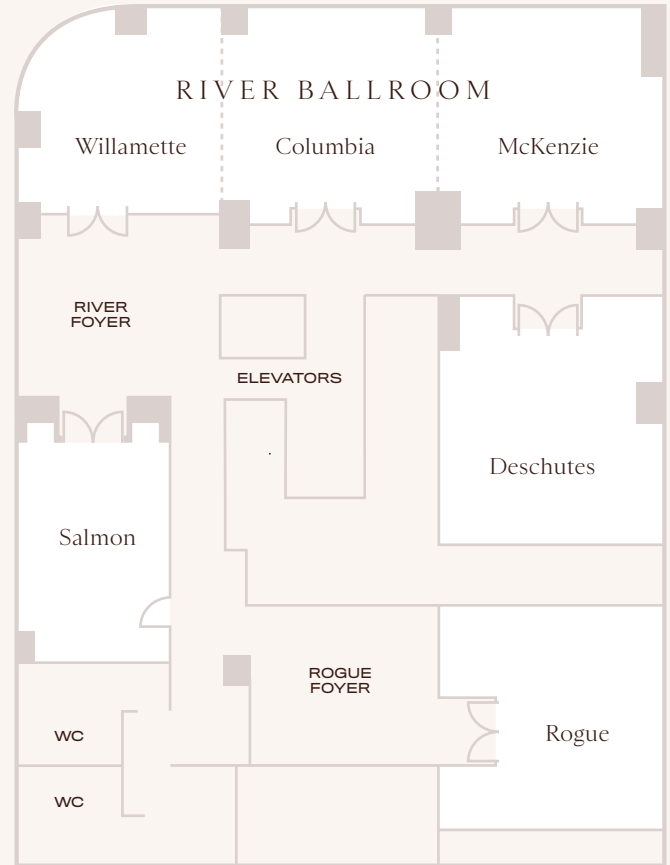

Find Your Center

IN THE CENTER OF PORTLAND

- 3-minute walk to light rail connections at Pioneer Square MAX station
- 5-minute walk to the Pearl District
- 10-minute walk to Tom McCall Waterfront Park
- 1.6 miles to Oregon Convention Center and Moda Center
- 9 miles to Portland International Airport (PDX)